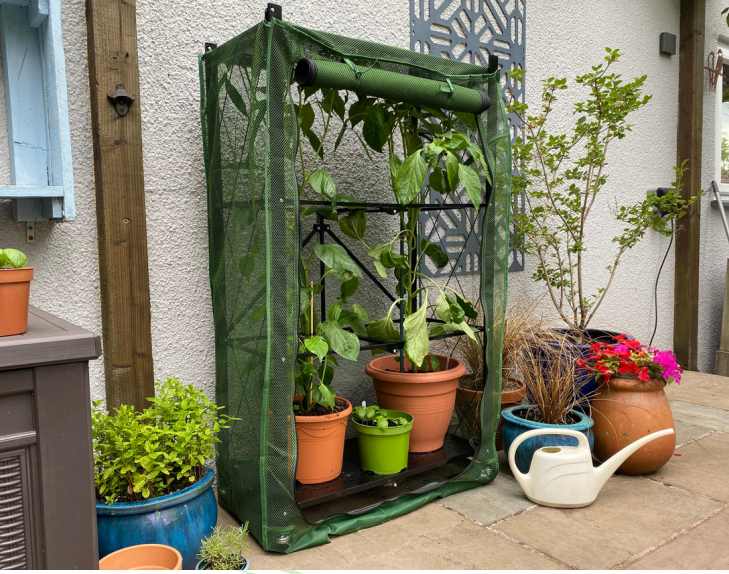

---

Folds flat for convenient storage in tight spaces

---

Removable shelves to grow plants of different sizes

---

Reinforced mesh poly cover with zip door

---

[www.gardenskill.com](http://www.gardenskill.com)

# MULTIFLEX "Instant" Patio Fruit Cage

*Unique foldable fruit cage growing and protecting fruit veg and plants. Ideal for patios, balconies and other hard surfaces.*

Build in seconds, no tools needed

---

Folds flat for convenient storage in tight spaces

---

Removable shelves to grow plants of different sizes

---

4mm diameter fitted mesh cover with zip door

---

[www.gardenskill.com](http://www.gardenskill.com)

# New for 2023!

A unique solution for growing plants and crops in small spaces. The metal frame assembles almost instantly - simply pull at both ends, clip to secure and add the cover! When not in use, the frame folds flat to save space. The MULTIFLEX has removable shelves for growing plants of all sizes & detachable wheels.